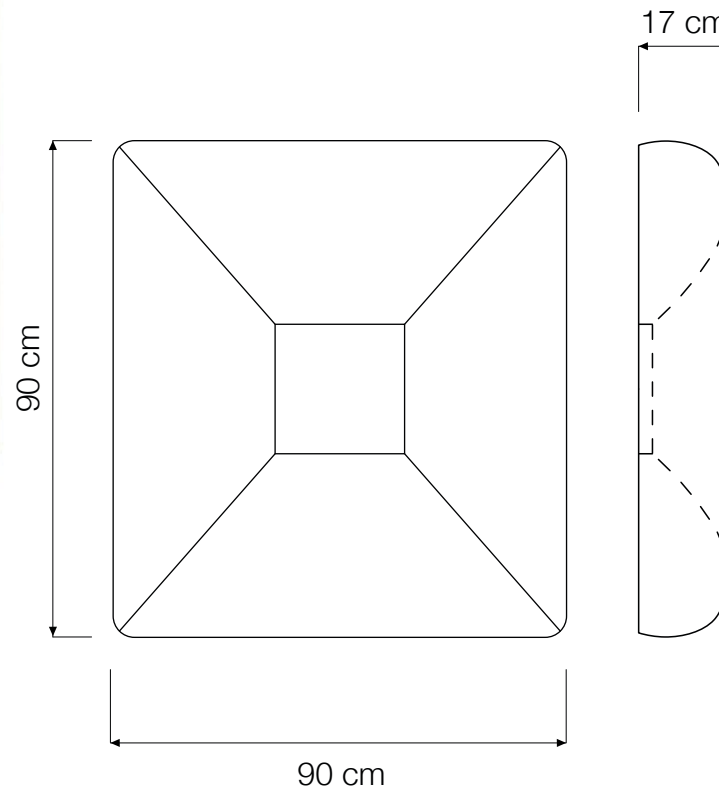

DADA LUNA 1

WALL LAMP

Dada luna 1 (90 x 90 x 17 cm) max 4 x 20W | E14 (230V) - E12 (120V)
Equivalent W dimmable LED bulbs compatible | rec. LED 4 x 6W

Led color temperature recommended:
neutral white 4200 °K / warm white 2700 °K

MATERIALS

Nebulite (fiberglass), c-print

COLOR

☐ white

BULBS ARE NOT INCLUDED.

RECYCLED CARDBOARD

PROUDLY DESIGNED AND MADE
IN ROME | ITALY

RESPONSIBLE HANDMADE
QUALITY

WET CLOTH RECOMMENDED
CLEANING

USE IN DRY LOCATION ONLY

DESIGNED TO RECYCLE